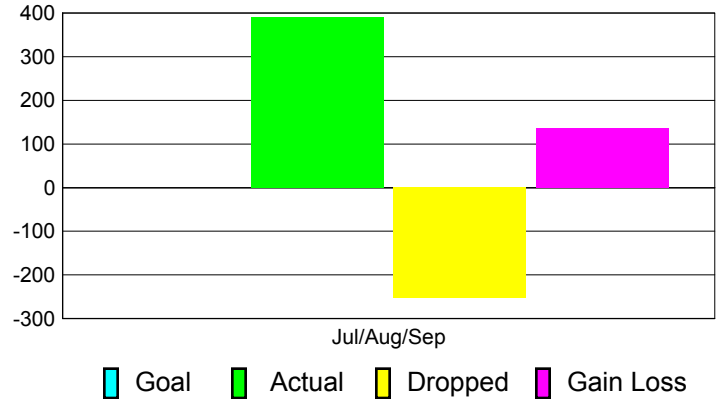

Membership Results 2012-2013

Goal, New, Dropped, Gain/Loss

Comparison of Membership Gain/Loss

Current Year Compared to the Previous Year