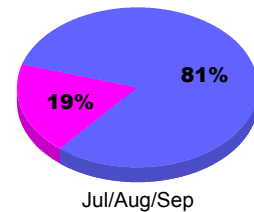

Membership Results
2012-2013

Membership
2011-2012

Month	Net Memb Goal	Actual New Memb	Actual Dropped Memb	Gain/Loss of Memb	Gain/Loss of Memb
Jul/Aug/Sep	0	390	-253	137	14
Totals	0	390	-253	137	14

Membership Results 2012-2013

Goal, New, Dropped, Gain/Loss

Comparison of Membership Gain/Loss

Current Year Compared to the Previous Year

Gender Comparison 2012-2013

Jul/Aug/Sep

Male Female