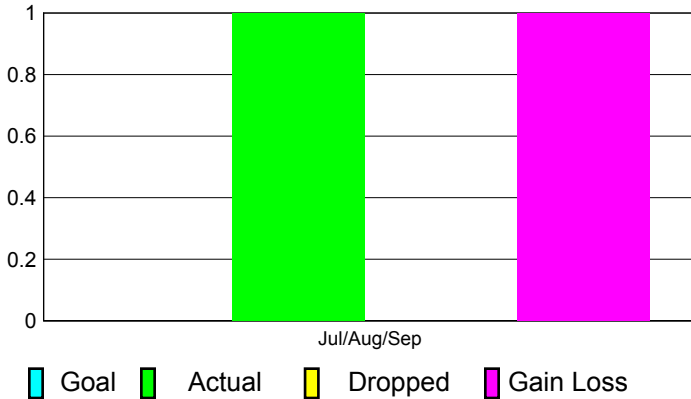

2012-2013 GMT Reports for District (or Undistricted) **District 354 B**

GMT: **BYEONG-DEOK KIM**

Location: **REPUBLIC OF KOREA**

GMT CA: **5**

CLUBS

Club Results
2012-2013

Clubs
2011-2012

Month	New Club Goal	Actual New Clubs	Actual Dropped Clubs	Gain/Loss of Clubs	Gain/Loss of Clubs
Jul/Aug/Sep	0	1	0	1	0
Totals	0	1	0	1	0

Club Results 2012-2013

Goal, New, Dropped, Gain/Loss

Comparison of Club Gain/Loss

Current Year Compared to the Previous Year

YTD Status Quo Clubs 2012-2013

Status Quo Clubs Compared to Status Quo Members

MEMBERSHIP